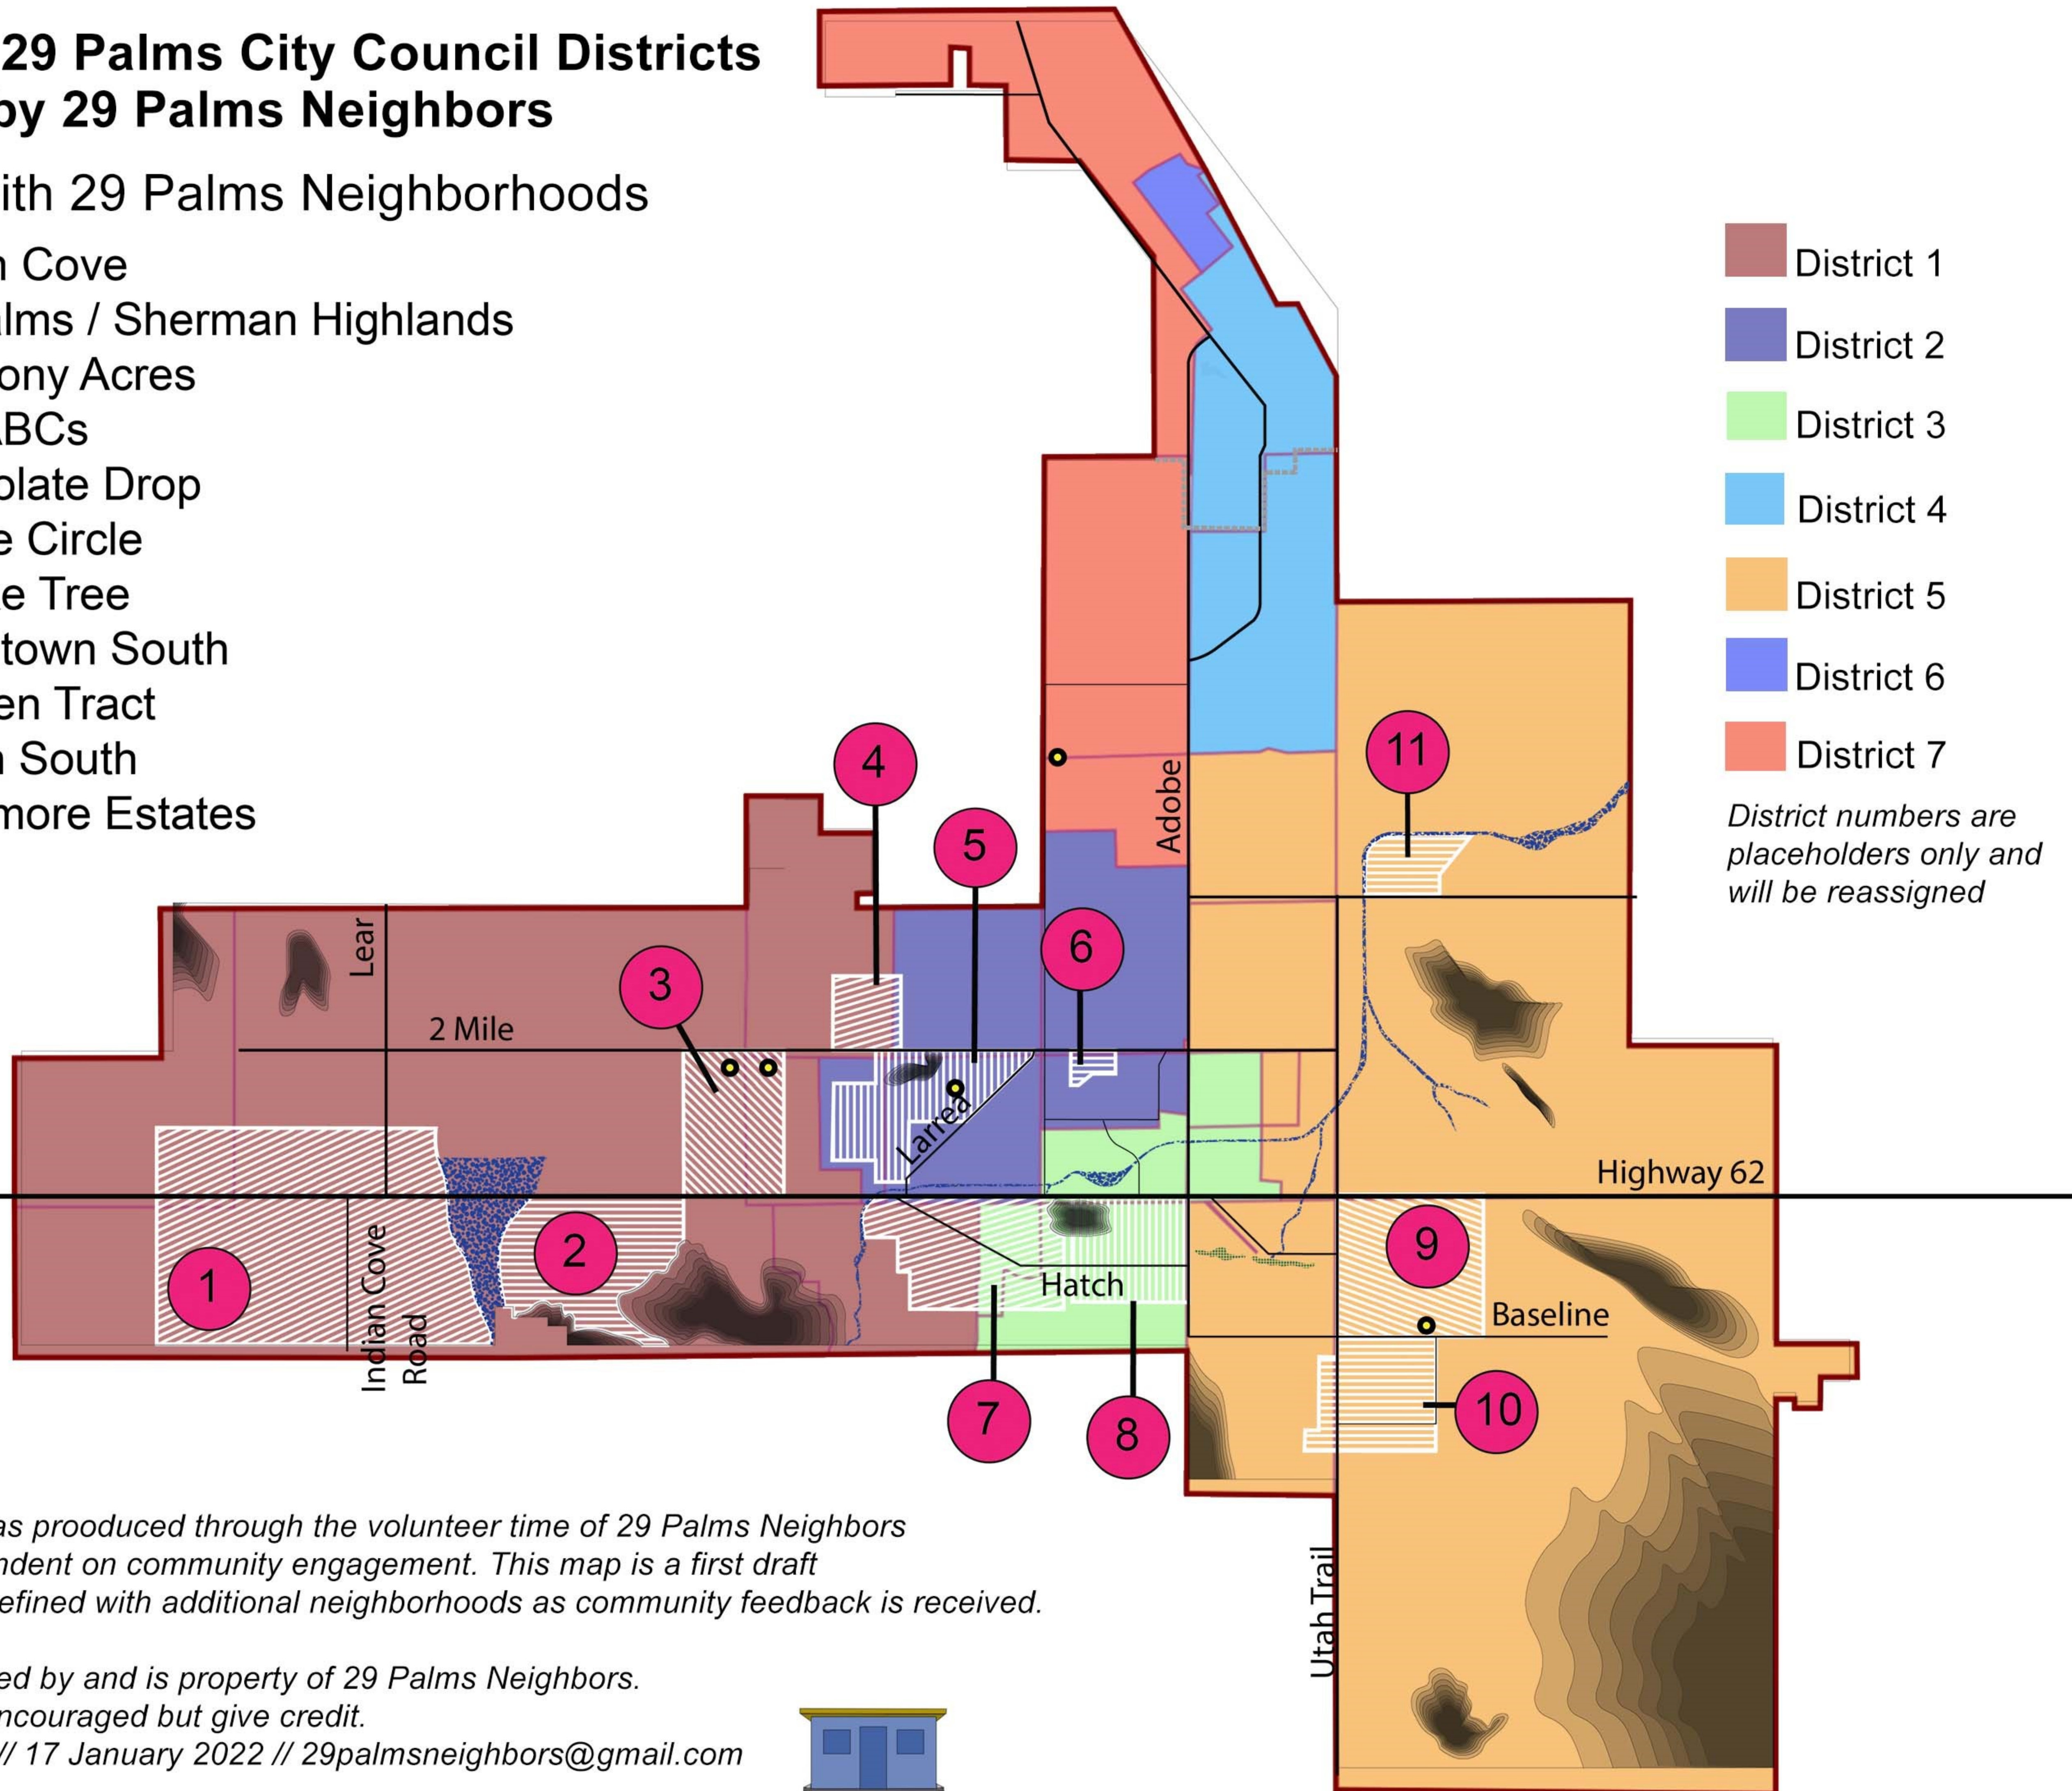

Proposed 29 Palms City Council Districts Prepared by 29 Palms Neighbors

Example with 29 Palms Neighborhoods

1. Indian Cove
2. 49 Palms / Sherman Highlands
3. Harmony Acres
4. The ABCs
5. Chocolate Drop
6. Adobe Circle
7. Smoke Tree
8. Downtown South
9. Hansen Tract
10. Utah South
11. Sunmore Estates

This map was produced through the volunteer time of 29 Palms Neighbors and is dependent on community engagement. This map is a first draft and will be refined with additional neighborhoods as community feedback is received.

*Map produced by and is property of 29 Palms Neighbors.
Sharing is encouraged but give credit.
Version 2.0 // 17 January 2022 // 29palmsneighbors@gmail.com*